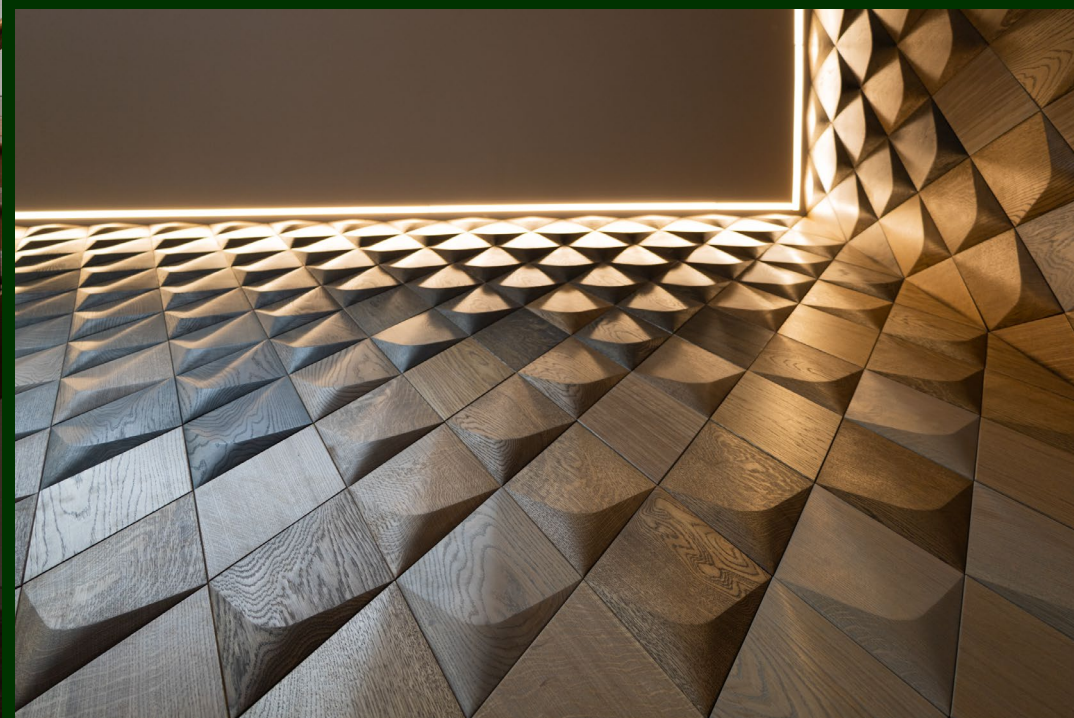

FORM[®]
AT WOOD

www.formatwood.com

FORM AT WOOD Sp. z o.o. Technologiczna 2, 45-839 Opole info@formatwood.com +48 519 519 287

FORM[®]
AT WOOD

www.formatwood.com

FORM AT WOOD Sp. z o.o. Technologiczna 2, 45-839 Opole info@formatwood.com +48 519 519 287