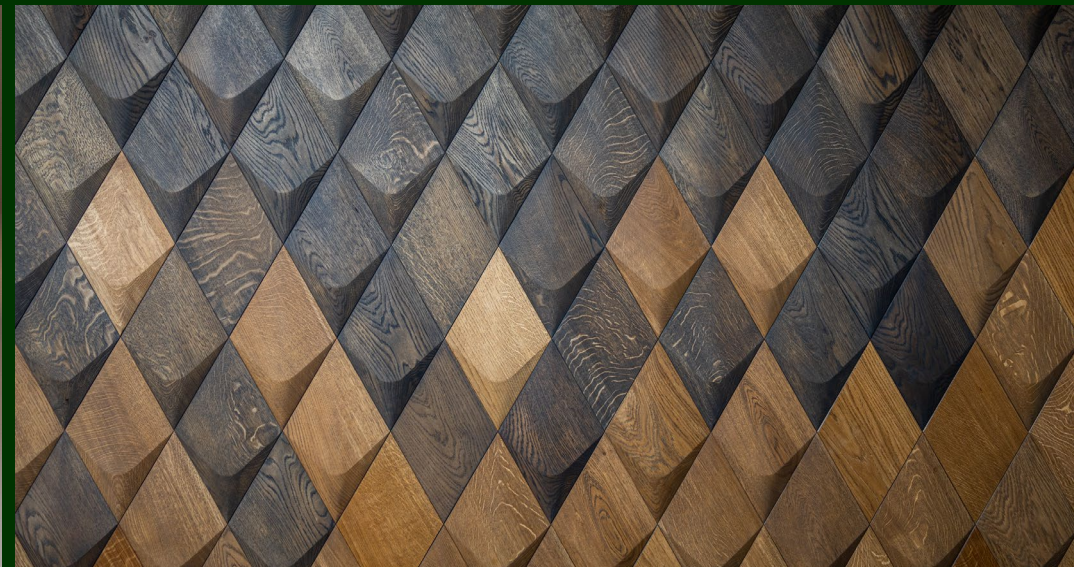

FORM[®]
AT WOOD

www.formatwood.com

FORM AT WOOD Sp. z o.o. Technologiczna 2, 45-839 Opole info@formatwood.com +48 519 519 287

FORM[®]
AT WOOD

www.formatwood.com

FORM AT WOOD Sp. z o.o. Technologiczna 2, 45-839 Opole info@formatwood.com +48 519 519 287