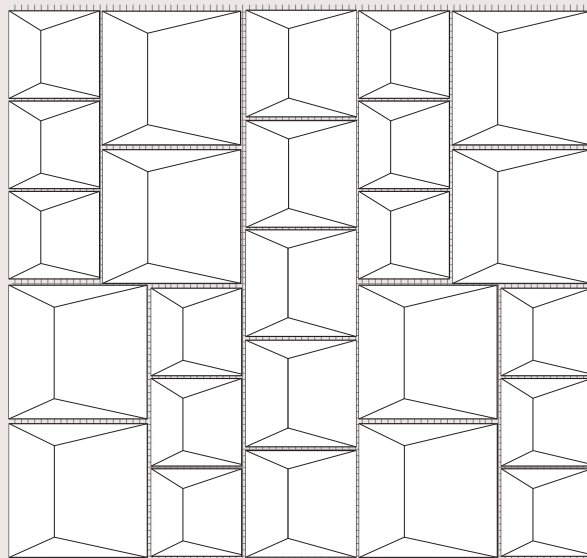

DATA SHEET

PERSPECTIVES

design Angelo Spagnolo

PRODUCT CODE:	TPR_ / CPR_ / PPR_
BODY CLAY AVAILABLE:	DARK BROWN STONEWARE (CR_) WHITE CLAY (TR_) PORCELAIN (PPR)
SIZES:	TPR1 8,4 X 8,4 CM — 3,3" X 3,3" TPR2 6,7 X 6,7 CM — 2,63" X 2,63" TPR3 5,5 X 5,5 CM — 2,16" X 2,16"
THICKNESS:	1 CM - 0,39"
GLAZE:	GLOSS/SATIN/IRIDESCENT/METALLIC
USE:	INDOOR ON REQUEST AVAILABLE FOR OUTDOOR

SUPPLY	TILES ARE FIXED ON A MESH BACKING READY FOR THE INSTALLER TO USE
MESH SIZE:	33,7 X 34,8 CM — 13,26" X 13,7"
# OF PCS/SHEET	25 PCS (THREE DIFFERENT SIZES)
HALF TILES	NOT SUPPLIED
1 SQM	EQUAL TO 8,6 SHEET
1 SQFT	EQUAL TO 0,80 SHEET
SURPLUS	10% RECCOMENDED
NET WEIGHT	17,5 KG/SQM

~ 34,8 CM - 13,7

~ 33,7 cm - 13,26"

~ 8,4 CM - 3,3"

5,5 CM - 2,16"

NOTES:

PERSPECTIVES COLLECTION is handcrafted made from natural raw materials wet pressed. It may therefore present differences in sizing, flatness, surface irregularities and variations in shades that should be considered as features of the material, and cannot be considered defects. During installation, those features should be used to enhance the aesthetic effects.