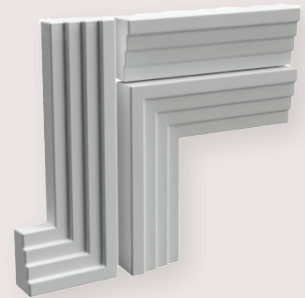

NOTES:

HAIKU COLLECTION is handcrafted made from natural raw materials wet pressed. It may therefore present differences in sizing, flatness, surface irregularities and variations in shades that should be considered as features of the material, and cannot be considered defects. During installation, those features should be used to enhance the aesthetic effects. Botteganove srl reserves the right to change this data sheet without notice.