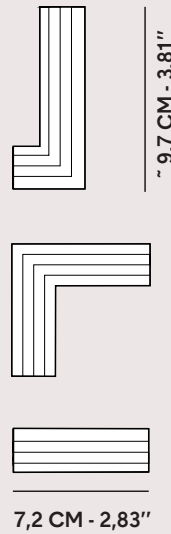

# HAIKU

design StudioPepe

<b>PRODUCT CODE:</b>	THK
<b>BODY CLAY AVAILABLE:</b>	WHITE CLAY
<b>SIZES:</b>	THK7 7,2 X 7,2 CM - 2,83 X 2,83" THK9 3,5 X 9,7 CM - 1,37 X 3,81" THK2 2,2 X 7,2 CM - 0,86 X 2,83"
<b>THICKNESS:</b>	1 CM - 0,39"
<b>GLAZE:</b>	GLOSS/SATIN/IRIDESCENT/METALLIC
<b>USE:</b>	INDOOR ON REQUEST AVAILABLE FOR OUTDOOR

<b>SUPPLY</b>	TILES ARE FIXED ON A MESH BACKING READY FOR THE INSTALLER TO USE
<b>MESH SIZE:</b>	29,2 X 34,2 CM — 11,49" X 13,46"
<b># OF PCS/SHEET</b>	25 PCS ( THREE DIFFERENT SIZES)
<b>HALF TILES</b>	NOT SUPPLIED
<b>1 SQM</b>	EQUAL TO 14,5 SHEET
<b>1 SQFT</b>	EQUAL TO 1,34 SHEET
<b>SURPLUS</b>	10% RECCOMENDED
<b>NET WEIGHT</b>	16 KG/SQM

~ 29,2 CM - 11,49"

~ 34,2 cm - 13,46"