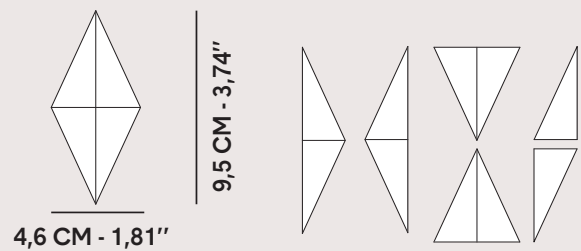

<b>PRODUCT CODE:</b>	TR_ / CR_
<b>BODY CLAY AVAILABLE:</b>	DARK BROWN STONEWARE (CR_) WHITE CLAY (TR_)
<b>SIZES:</b>	4,6 X 9,5 CM — 1,81" X 3,74"
<b>THICKNESS:</b>	1,4 CM (MAX) — 0,55" (MAX)
<b>GLAZE:</b>	GLOSS / SATIN / IRIDESCENT / METALLIC
<b>USE:</b>	INDOOR ON REQUEST AVAILABLE FOR OUTDOOR

<b>SUPPLY</b>	TILES ARE FIXED ON A MESH BACKING READY FOR THE INSTALLER TO USE
<b>MESH SIZE:</b>	30,3 X 29,7 CM — 11,92" X 11,7"
<b>SHEET SIZE:</b>	32,4 X 35,1 CM — 12,75" X 13,81"
<b># OF PCS/SHEET</b>	36
<b>HALF TILES</b>	SUPPLIED ON REQUEST
<b>1 SQM</b>	EQUAL TO 11,2 SHEET
<b>1 SQFT</b>	EQUAL TO 1,03 SHEET
<b>SURPLUS</b>	10% RECCOMENDED
<b>NET WEIGHT</b>	17,5 KG/SQM