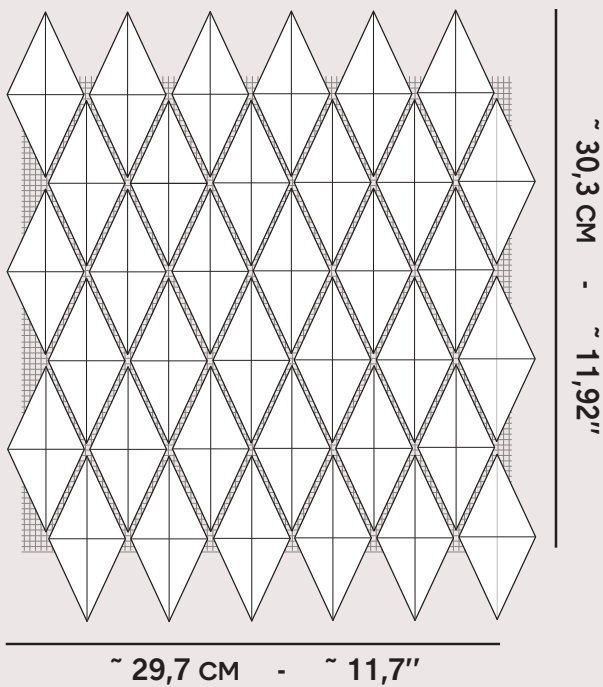

<b>PRODUCT CODE:</b>	TR_ / CR_
<b>BODY CLAY AVAILABLE:</b>	DARK BROWN STONEWARE (CR_) WHITE CLAY (TR_)
<b>SIZES:</b>	4,6 X 9,5 CM — 1,81" X 3,74"
<b>THICKNESS:</b>	1,4 CM (MAX) — 0,55" (MAX)
<b>GLAZE:</b>	GLOSS / SATIN / IRIDESCENT / METALLIC
<b>USE:</b>	INDOOR ON REQUEST AVAILABLE FOR OUTDOOR

<b>SUPPLY</b>	TILES ARE FIXED ON A MESH BACKING READY FOR THE INSTALLER TO USE
<b>MESH SIZE:</b>	30,3 X 29,7 CM — 11,92" X 11,7"
<b>SHEET SIZE:</b>	32,4 X 35,1 CM — 12,75" X 13,81"
<b># OF PCS/SHEET</b>	36
<b>HALF TILES</b>	SUPPLIED ON REQUEST
<b>1 SQM</b>	EQUAL TO 11,2 SHEET
<b>1 SQFT</b>	EQUAL TO 1,03 SHEET
<b>SURPLUS</b>	10% RECCOMENDED
<b>NET WEIGHT</b>	17,5 KG/SQM